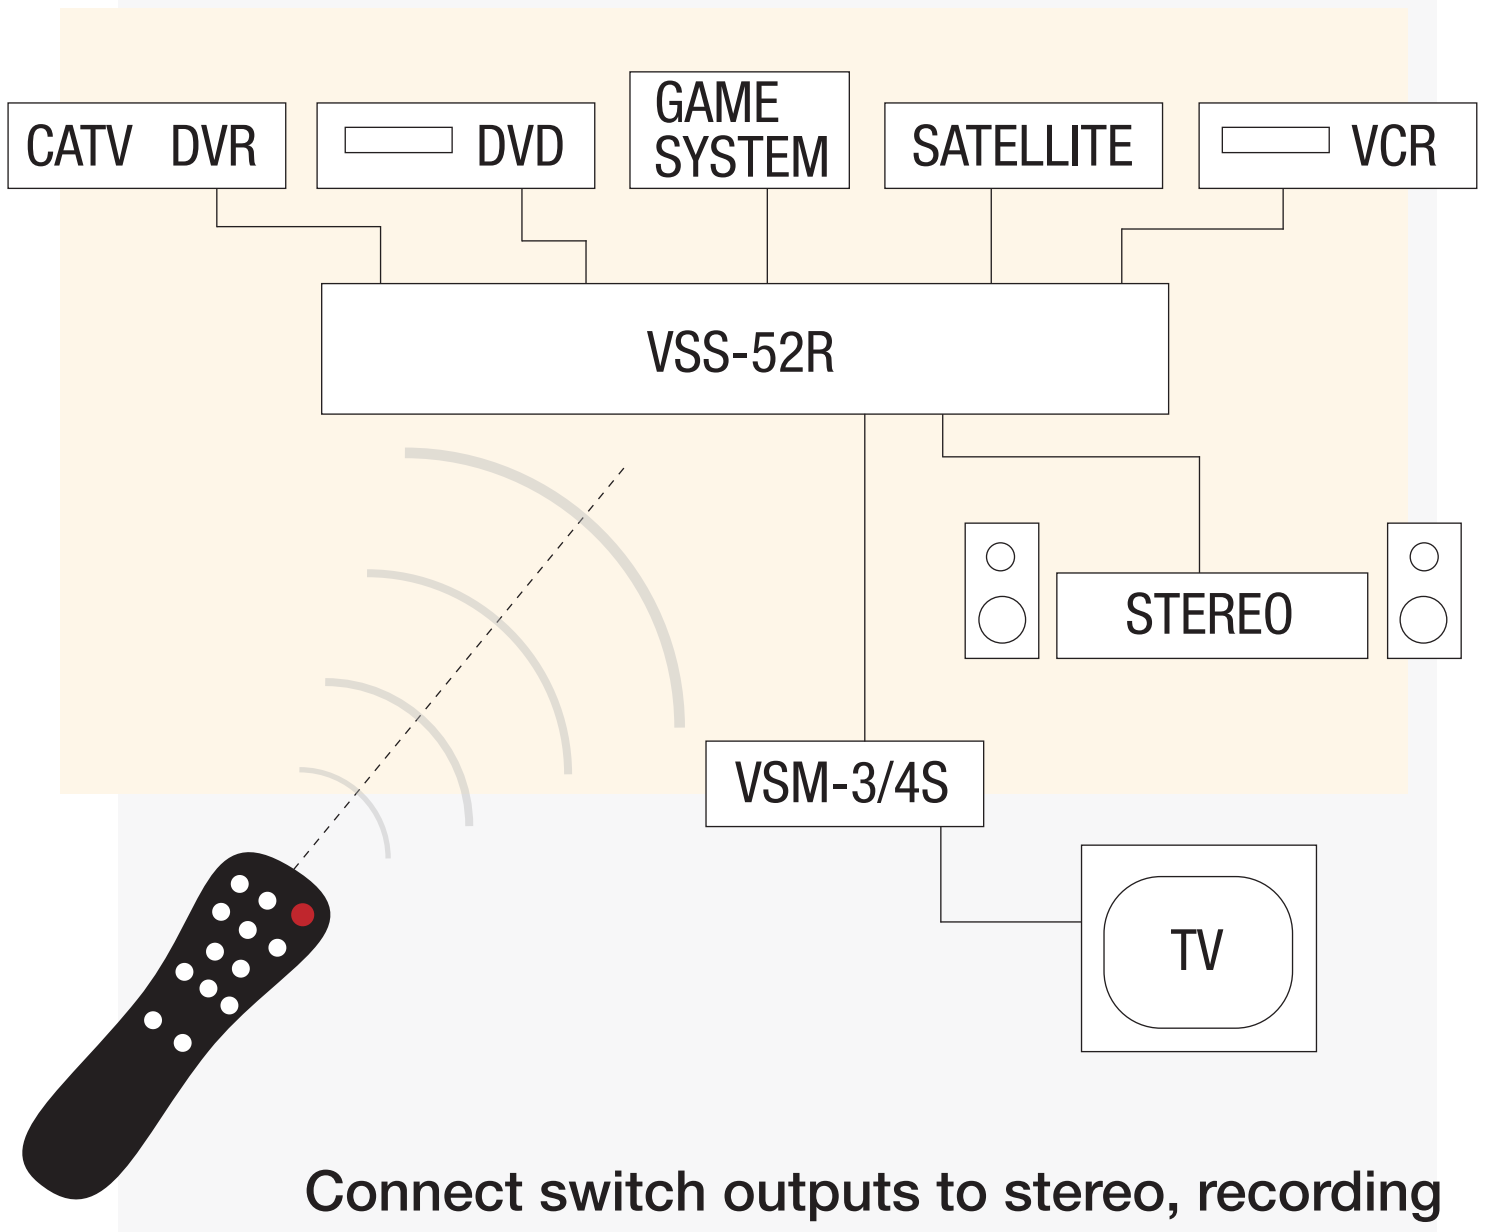

## Connect S-Video/Audio or Video/Audio to switch inputs

Connect switch outputs to stereo, recording device, modulator, and/or TV